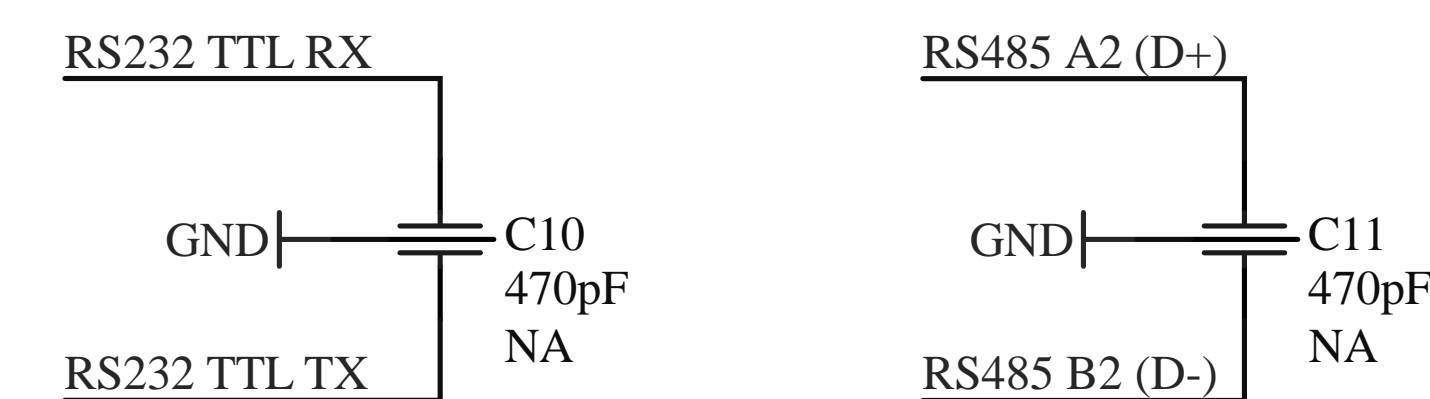

Optional EMI-Filter for Communication

NA = Not Assembled (by default)

SKT-1165  
Top.SchDoc

Rev: b133abf1f8cca26138fc8797c1d3dc9659c45164 [Locally Modified]