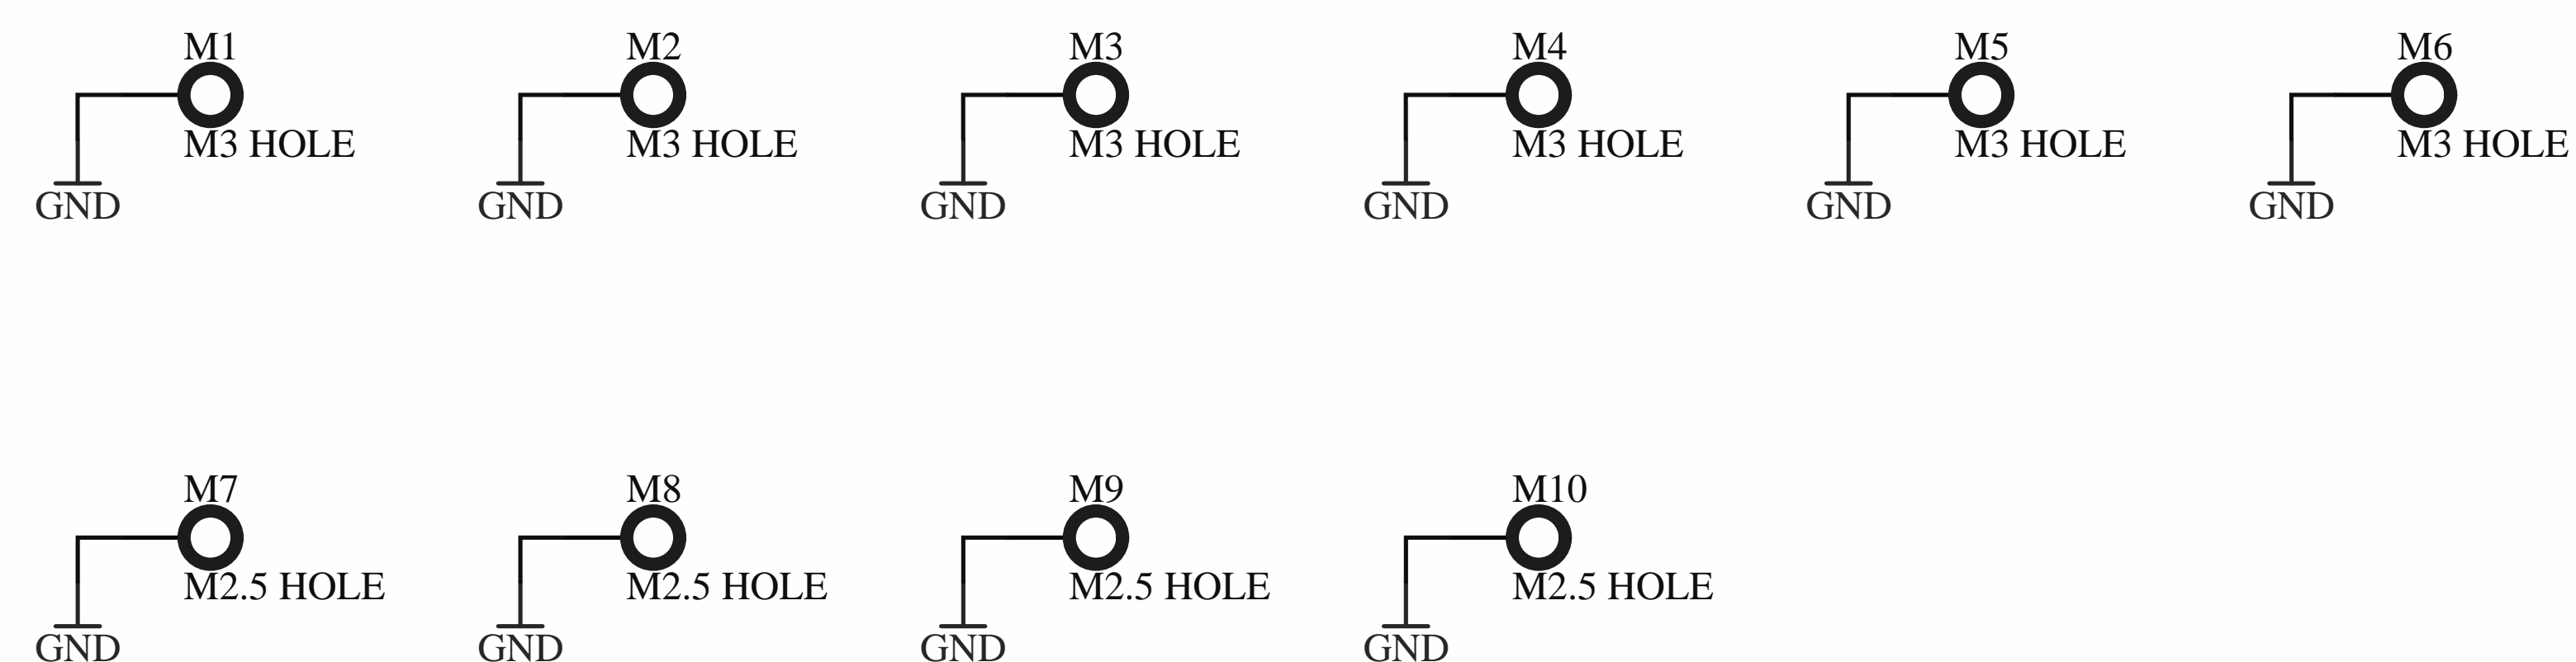

Optional EMI-Filter for Communication

NA = Not Assembled (by default)

SKT-1165  
Top.SchDoc

Rev: b133abf1f8cca26138fc8797c1d3dc9659c45164 [Locally Modified]